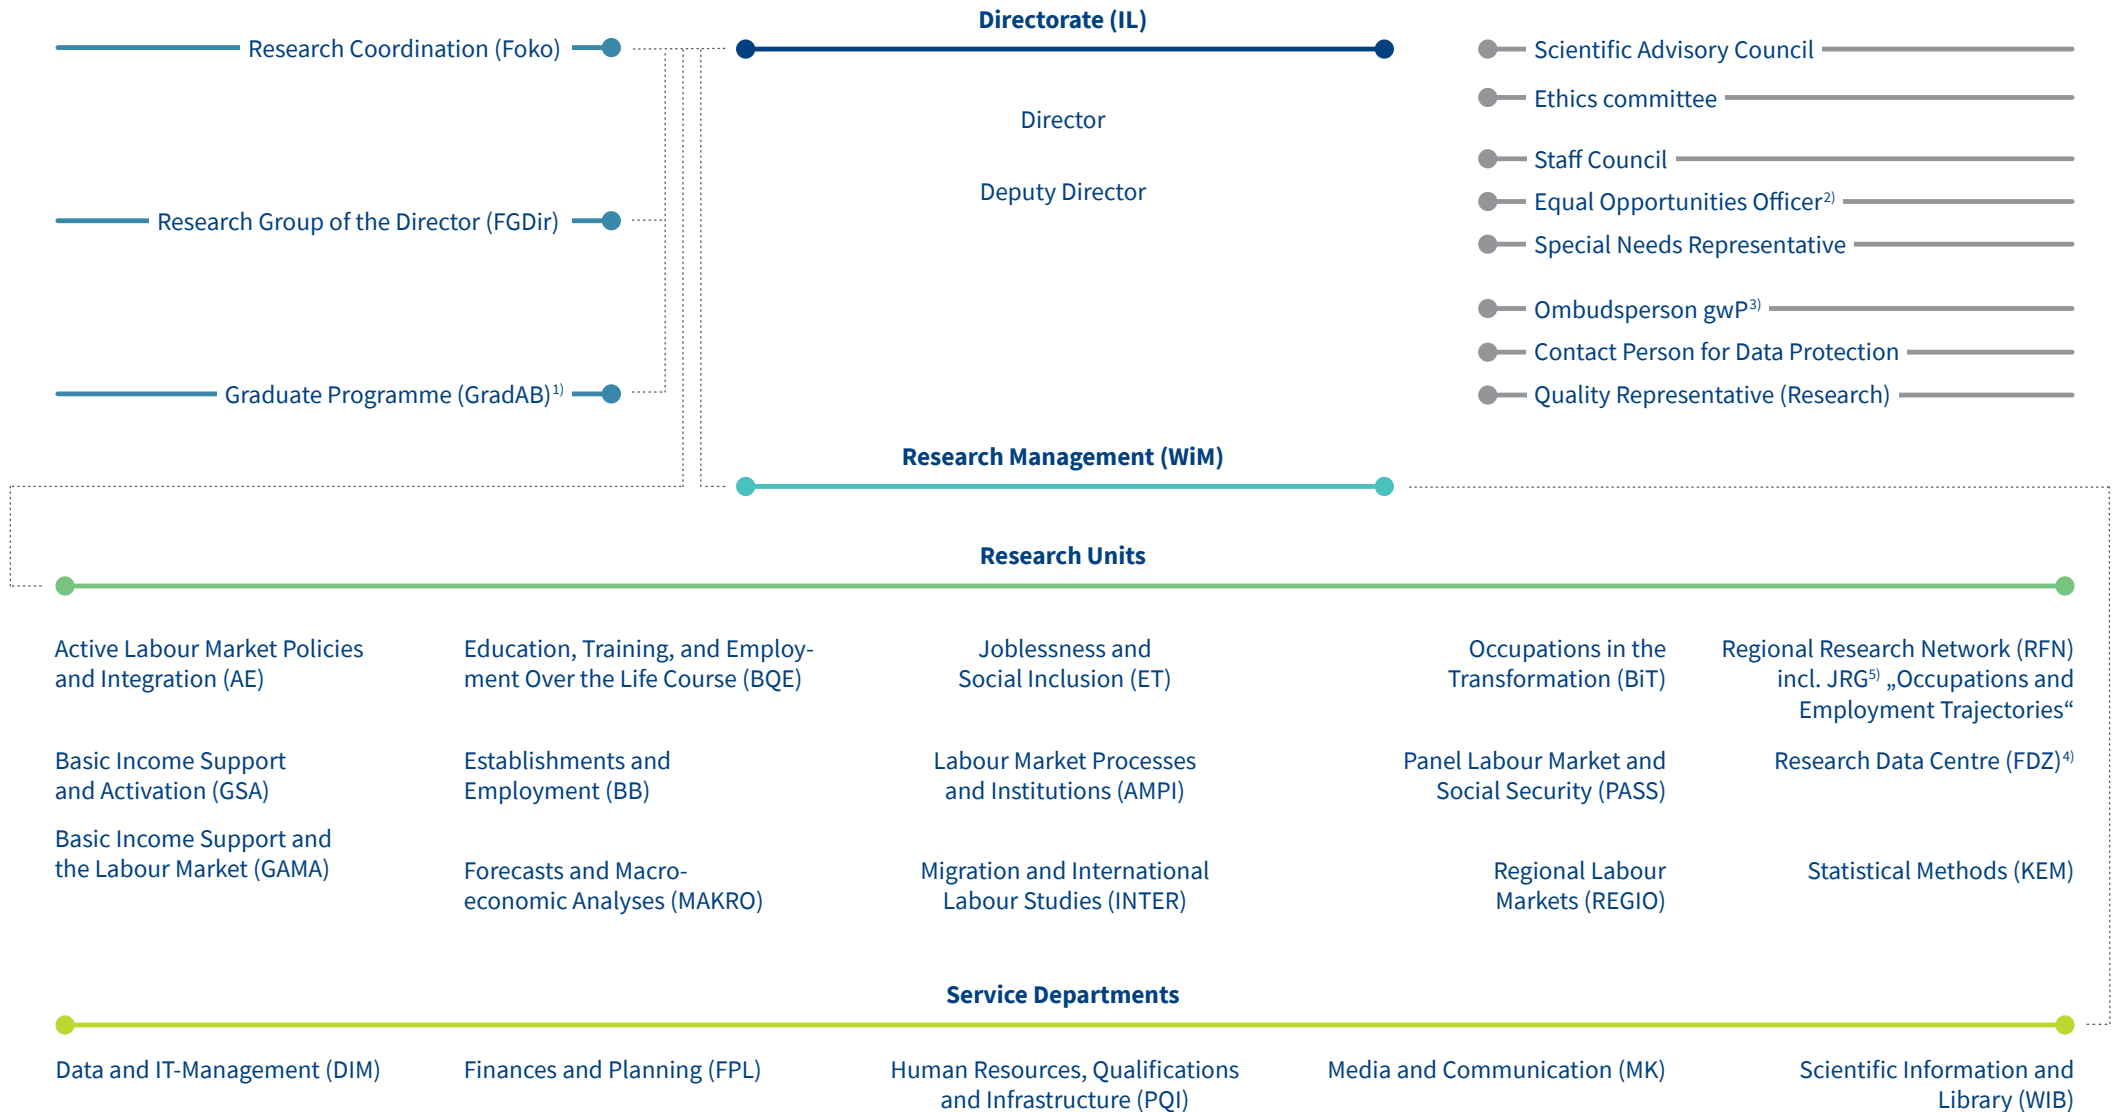

ORGANIZATIONAL CHART

1 May 2022

1) Graduate Programme of the Institute for Employment Research (IAB) and the School of Business and Economics of the University of Erlangen-Nuremberg.

2) special legal position according to BGLeiG

3) gwP = good scientific practice

4) The FDZ is a unit of the Federal Employment Agency. It is directly subordinate to IAB's Directorate.

5) JRG = Junior research group