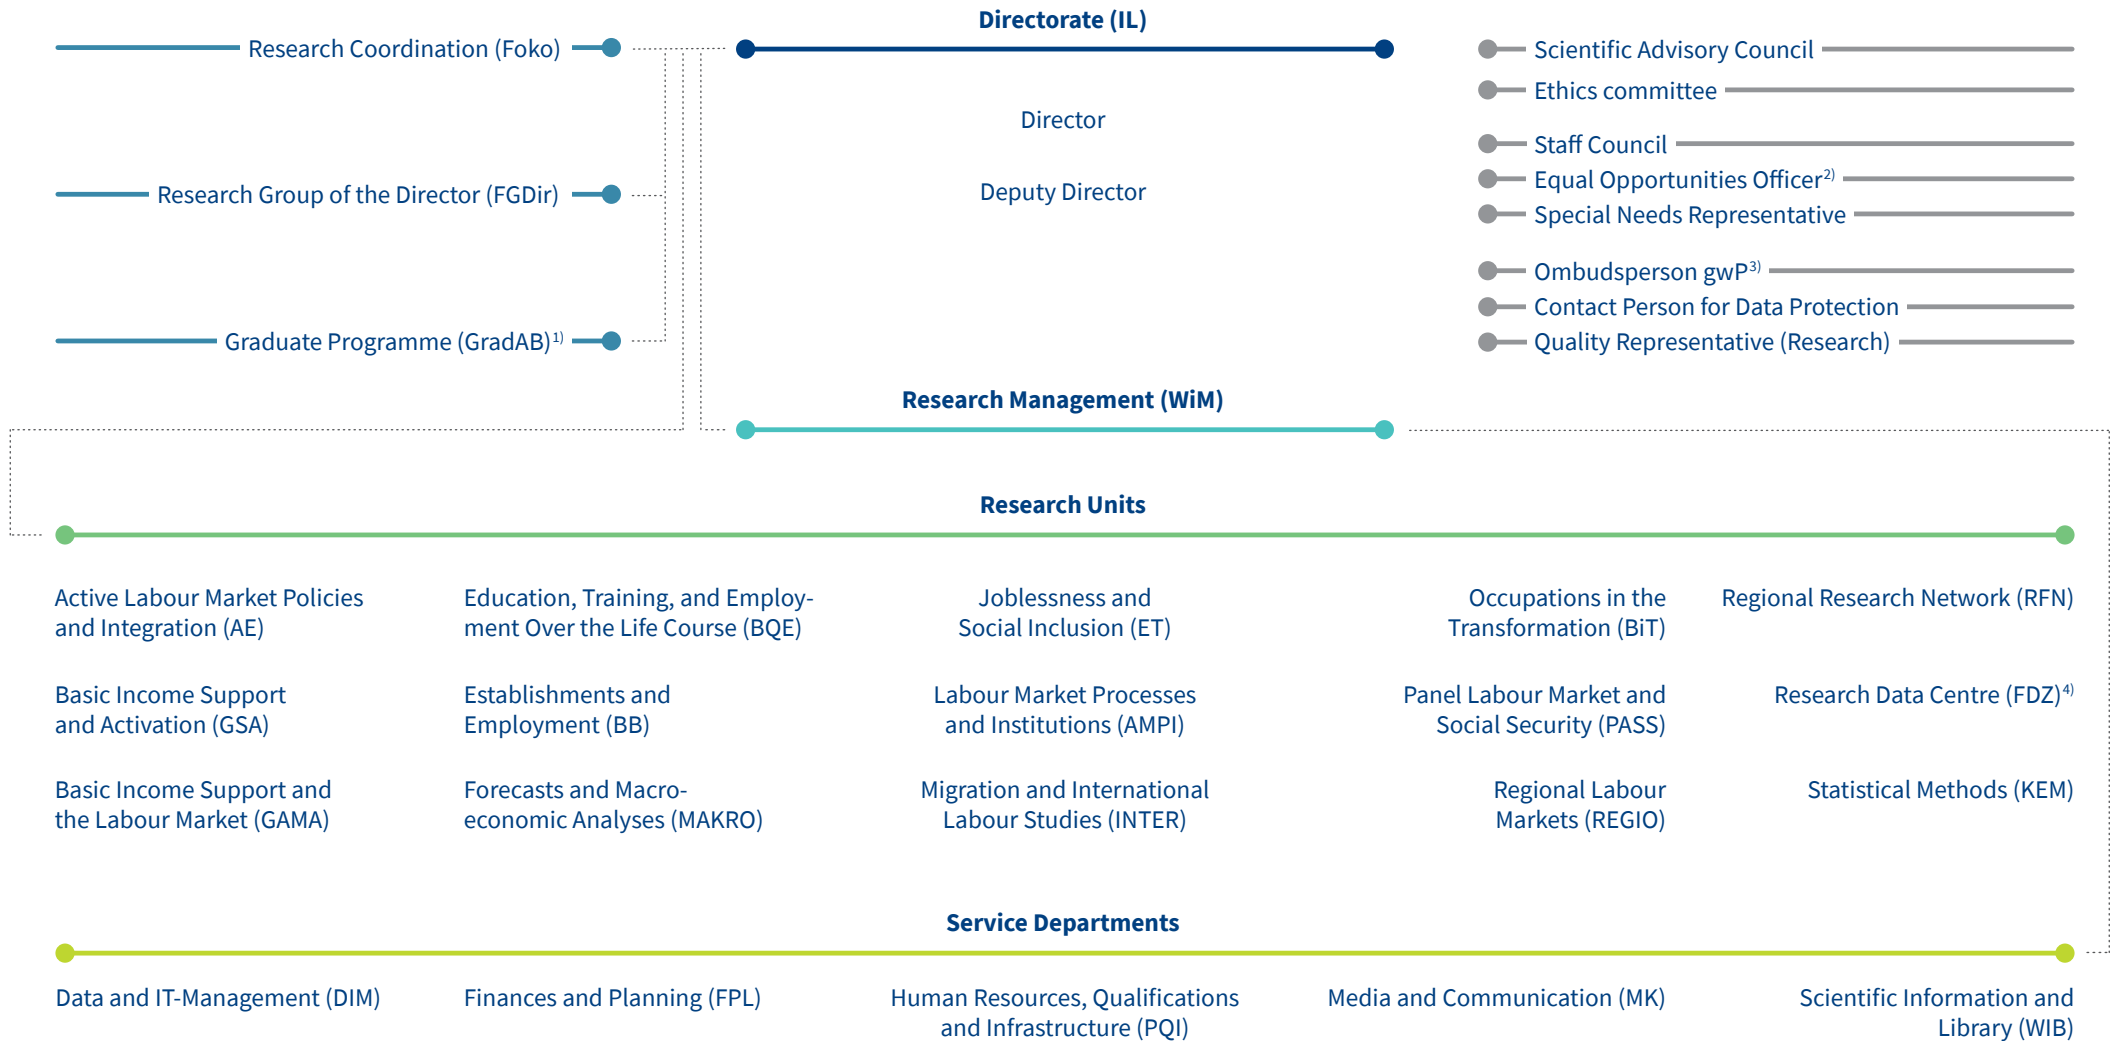

# ORGANIZATIONAL CHART

1 January 2021

1) Graduate Programme of the Institute for Employment Research (IAB) and the School of Business and Economics of the University of Erlangen-Nuremberg.

2) special legal position according to BGEiG

3) gWP = good scientific practice

4) The FDZ is a unit of the Federal Employment Agency. It is directly subordinate to IAB's Directorate.