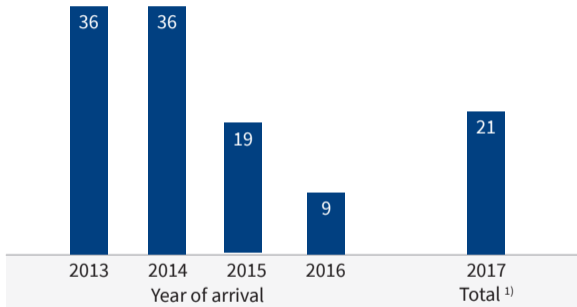

Average employment rate of refugees, by year of arrival

Proportion of refugees surveyed in 2017, in percent

¹⁾ Average employment rate of refugees at the time of the survey in the 2nd half of 2017.

Note: All individuals between 18 and 65 in full time, part time, marginal, or irregular employment or are doing an apprenticeship are defined as being employed (including self-employed).