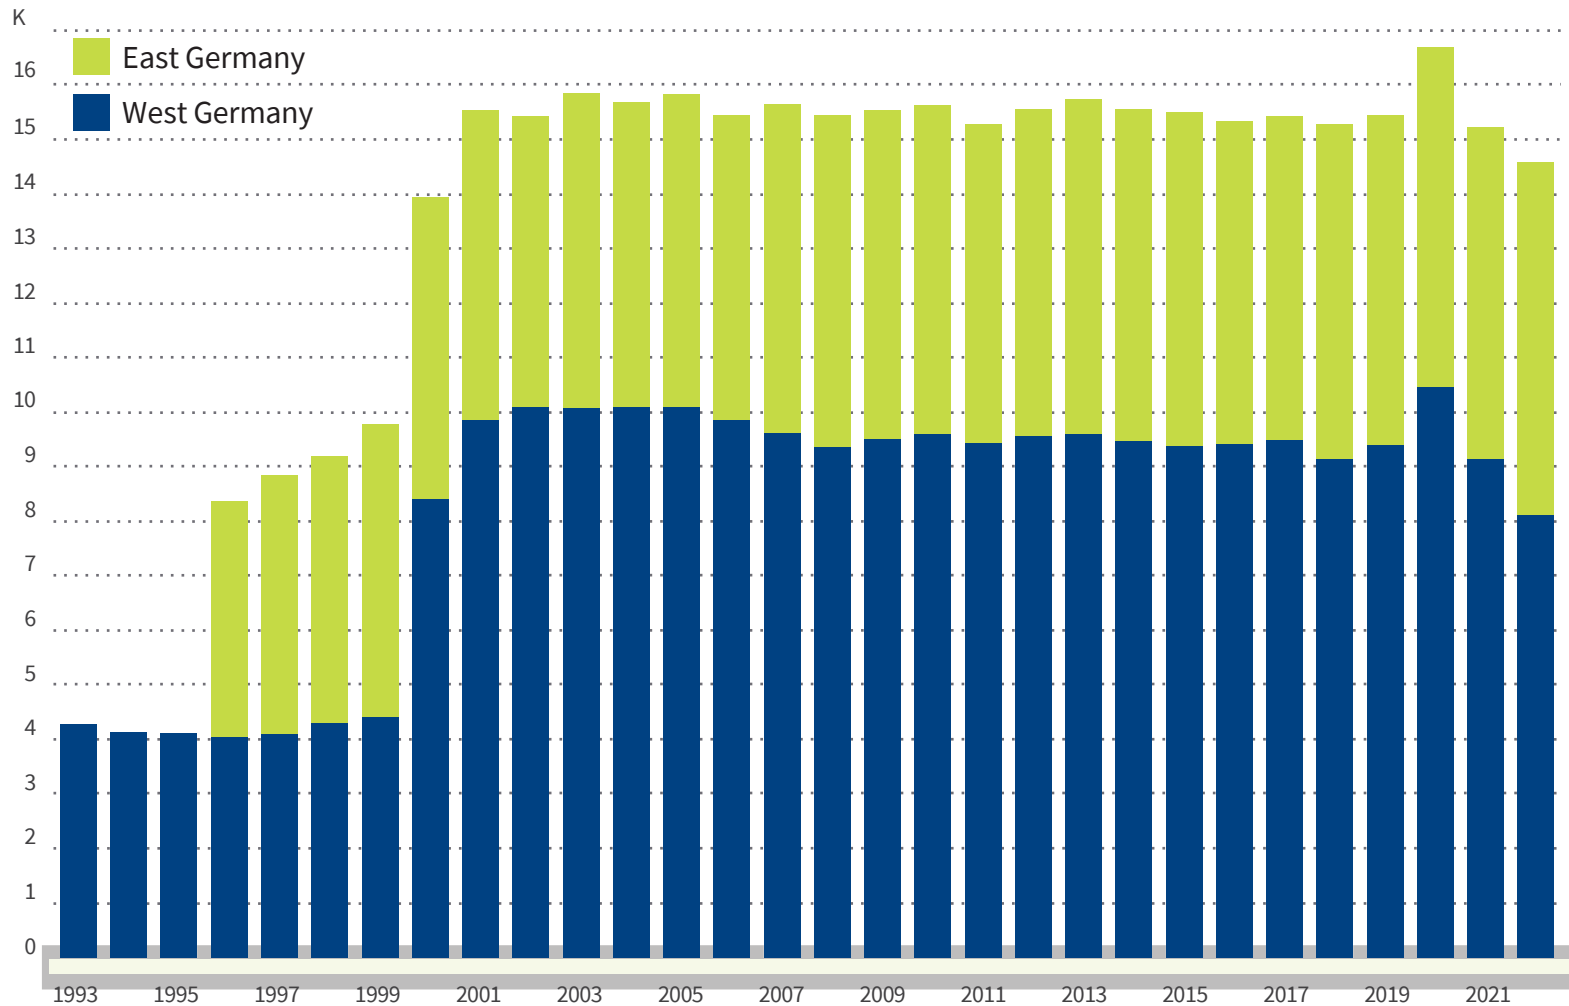

# The IAB Establishment Panel

Number of interviewed establishments from 1993 to 2022 in Germany

	West	East	total
1993	4.265	0	4.265
1994	4.138	0	4.138
1995	4.096	0	4.096
1996	4.029	4.313	8.342
1997	4.102	4.748	8.850
1998	4.289	4.905	9.194
1999	4.427	5.335	9.762
2000	8.416	5.515	13.931
2001	9.849	5.688	15.537
2002	10.105	5.303	15.408
2003	10.090	5.767	15.857
2004	10.104	5.585	15.689
2005	10.103	5.718	15.821
2006	9.856	5.593	15.449
2007	9.630	6.014	15.644
2008	9.361	6.095	15.456
2009	9.525	5.998	15.523
2010	9.596	6.019	15.615
2011	9.418	5.865	15.283
2012	9.560	5.996	15.556
2013	9.589	6.136	15.725
2014	9.474	6.103	15.577
2015	9.410	6.090	15.500
2016	9.416	5.925	15.341
2017	9.491	5.930	15.421
2018	9.149	6.114	15.263
2019	9.398	6.041	15.439
2020	10.481	6.205	16.686
2021	9.124	6.093	15.217
2022	8.133	6.442	14.575