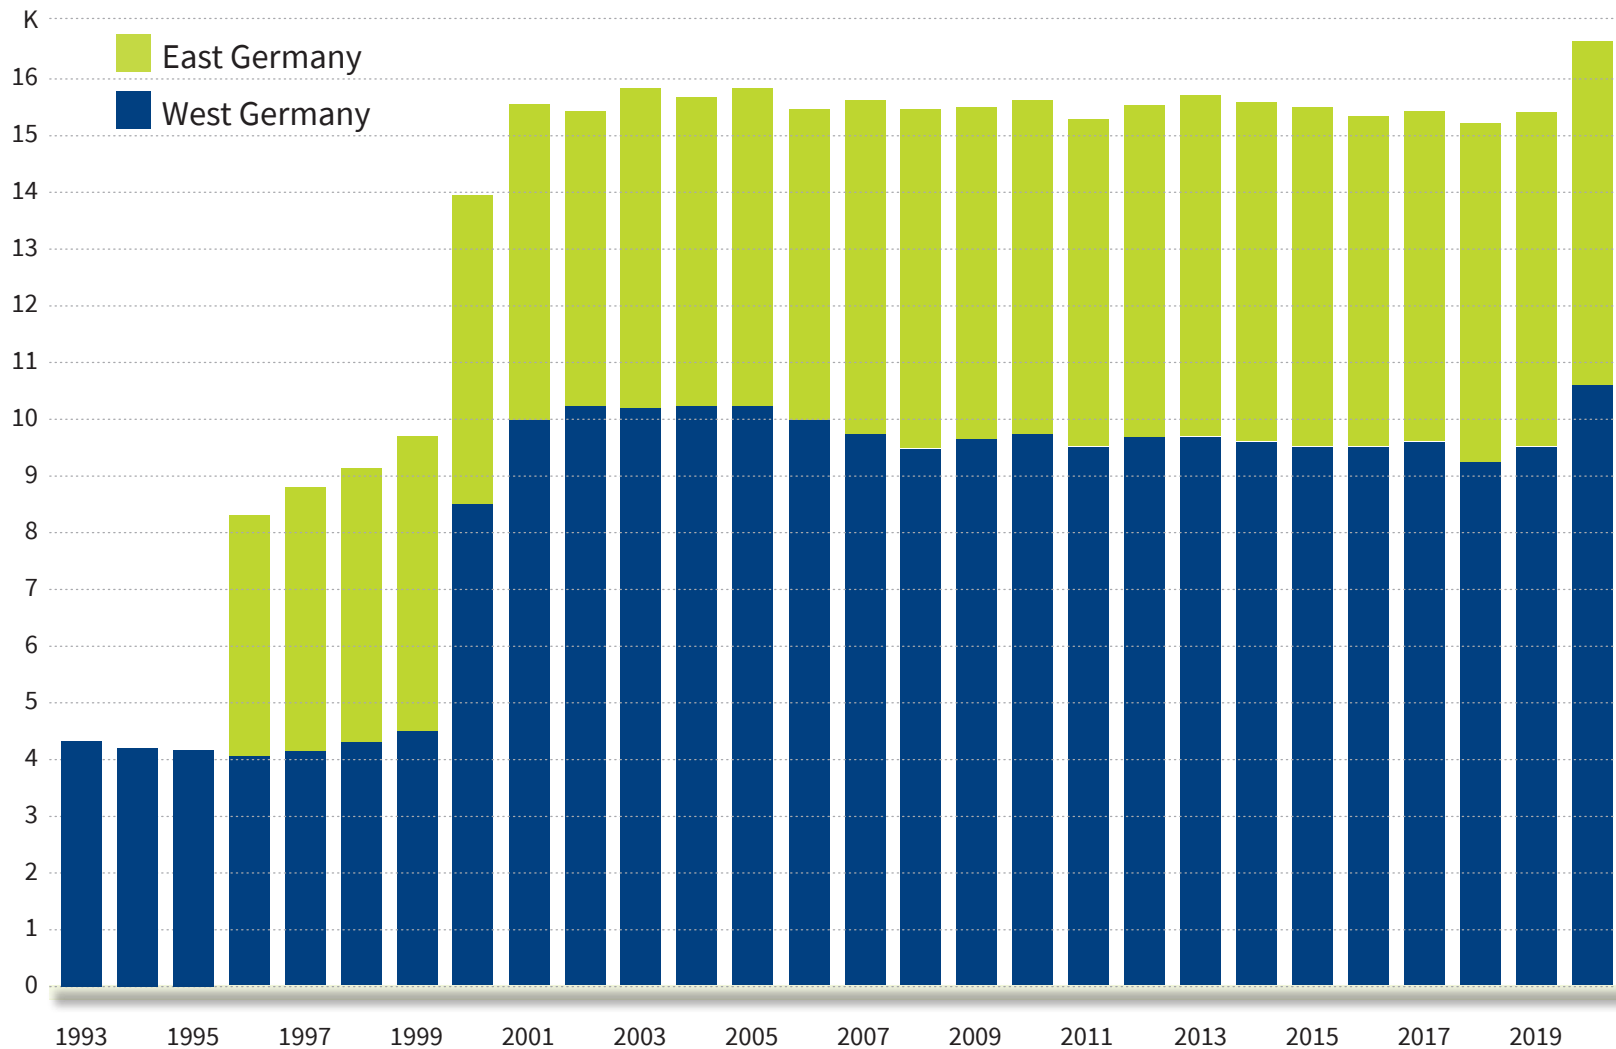

The IAB Establishment Panel

Number of interviewed establishments from 1993 to 2020 in Germany

	West	East	total
1993	4.265	0	4.265
1994	4.138	0	4.138
1995	4.096	0	4.096
1996	4.029	0.313	4.342
1997	4.102	0.648	4.750
1998	4.289	0.611	4.900
1999	4.427	0.908	5.335
2000	8.416	0.515	8.931
2001	9.849	0.688	10.537
2002	10.105	0.303	10.408
2003	10.090	0.677	10.767
2004	10.104	0.585	10.689
2005	10.103	0.618	10.721
2006	9.856	0.593	10.449
2007	9.630	0.614	10.244
2008	9.361	0.695	10.056
2009	9.525	0.998	10.523
2010	9.596	0.619	10.215
2011	9.418	0.865	10.283
2012	9.560	0.996	10.556
2013	9.589	0.636	10.225
2014	9.474	0.603	10.077
2015	9.410	0.690	10.100
2016	9.416	0.925	10.341
2017	9.491	0.930	10.421
2018	9.149	0.614	9.763
2019	9.398	0.641	10.039
	10.481	6.205	16.686