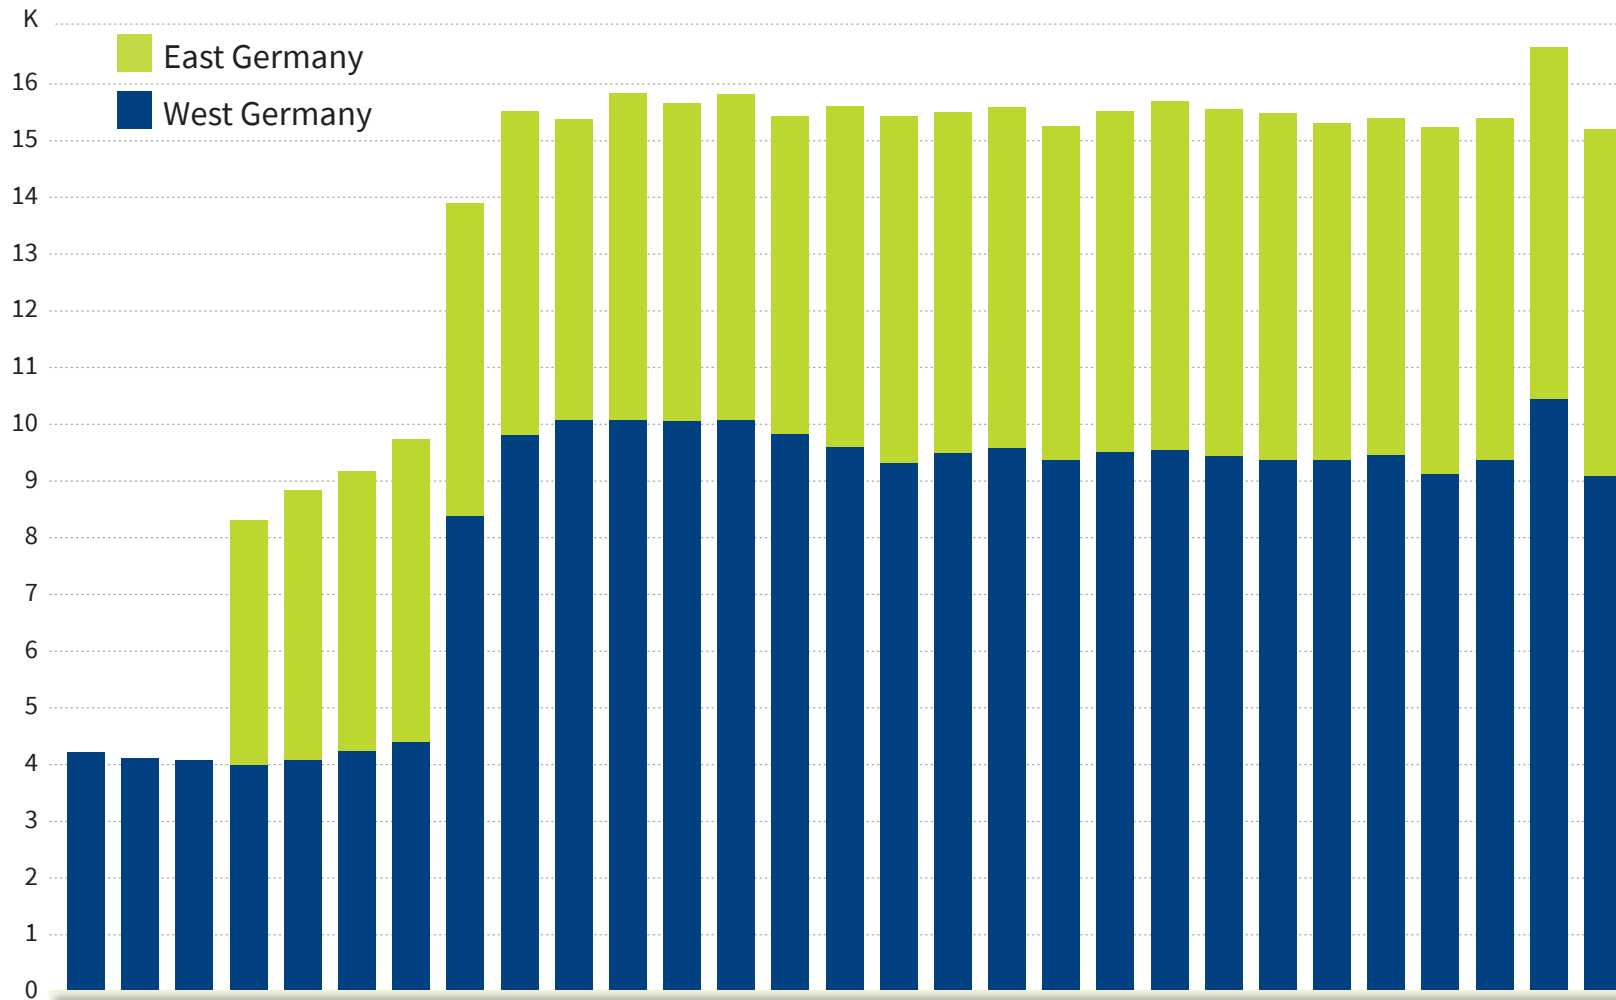

The IAB Establishment Panel

Number of interviewed establishments from 1993 to 2021 in Germany

	West	East	total
1993	4.265	0	4.265
1994	4.138	0	4.138
1995	4.096	0	4.096
1996	4.029	4.313	8.342
1997	4.102	4.748	8.850
1998	4.289	4.905	9.194
1999	4.427	5.335	9.762
2000	8.416	5.515	13.931
2001	9.849	5.688	15.537
2002	10.105	5.303	15.408
2003	10.090	5.767	15.857
2004	10.104	5.585	15.689
2005	10.103	5.718	15.821
2006	9.856	5.593	15.449
2007	9.630	6.014	15.644
2008	9.361	6.095	15.456
2009	9.525	5.998	15.523
2010	9.596	6.019	15.615
2011	9.418	5.865	15.283
2012	9.560	5.996	15.556
2013	9.589	6.136	15.725
2014	9.474	6.103	15.577
2015	9.410	6.090	15.500
2016	9.416	5.925	15.341
2017	9.491	5.930	15.421
2018	9.149	6.114	15.263
2019	9.398	6.041	15.439
2020	10.481	6.205	16.686
2021	9.124	6.093	15.217