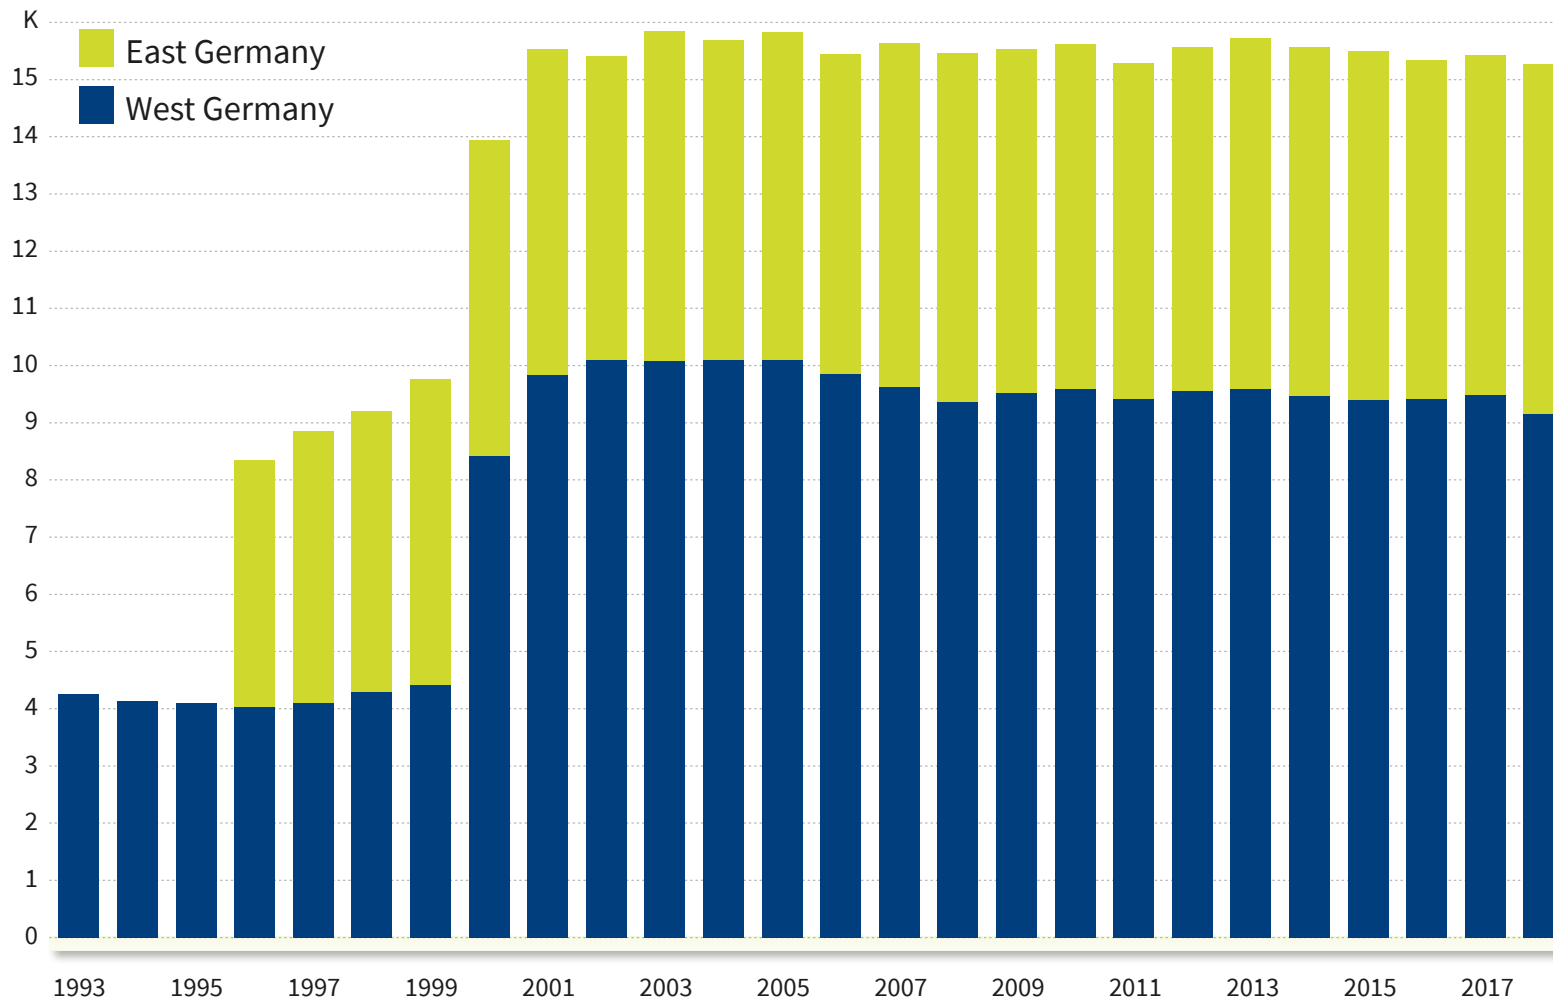

The IAB Establishment Panel

Number of interviewed establishments from 1993 to 2018 in Germany

	West	East	total
1993	4.265	0	4.265
1994	4.138	0	4.138
1995	4.096	0	4.096
1996	4.029	4.313	8.342
1997	4.102	4.748	8.850
1998	4.289	4.905	9.194
1999	4.427	5.335	9.762
2000	8.416	5.515	13.931
2001	9.849	5.688	15.537
2002	10.105	5.303	15.408
2003	10.090	5.767	15.857
2004	10.104	5.585	15.689
2005	10.103	5.718	15.821
2006	9.856	5.593	15.449
2007	9.630	6.014	15.644
2008	9.361	6.095	15.456
2009	9.525	5.998	15.523
2010	9.596	6.019	15.615
2011	9.418	5.865	15.283
2012	9.560	5.996	15.556
2013	9.589	6.136	15.725
2014	9.474	6.103	15.577
2015	9.410	6.090	15.500
2016	9.416	5.925	15.341
2017	9.491	5.930	15.421
2018	9.149	6.114	15.263