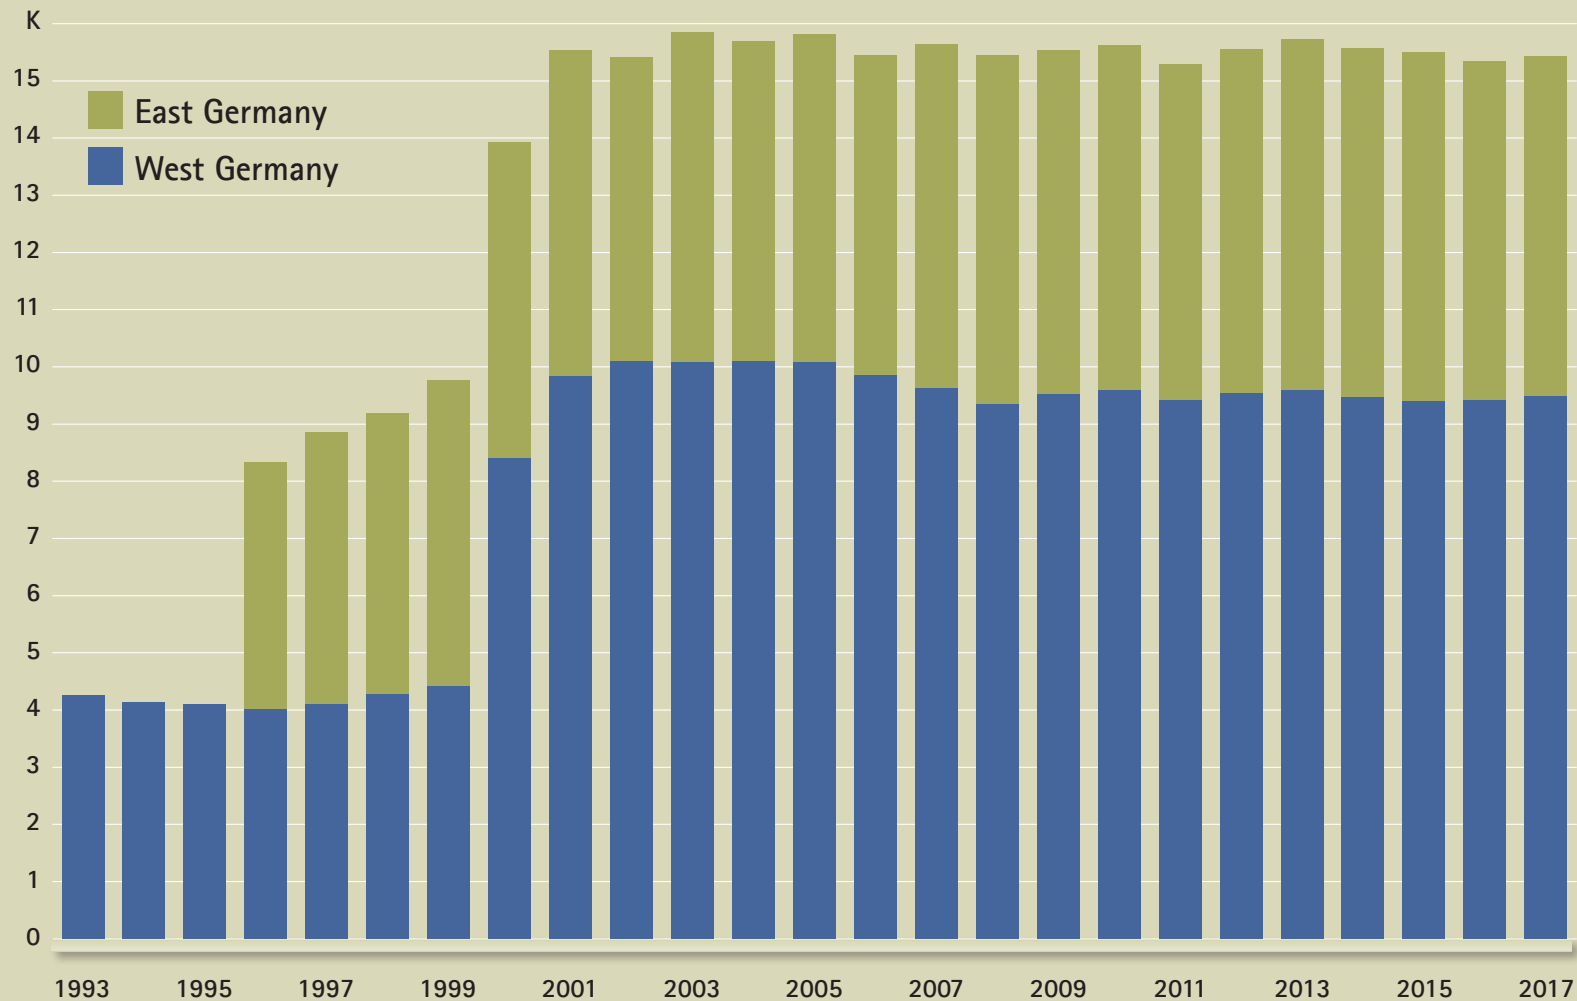

The IAB Establishment Panel

Number of interviewed establishments from 1993 to 2017 in Germany

	West	East	total
1993	4.265	0	4.265
1994	4.138	0	4.138
1995	4.096	0	4.096
1996	4.029	4.313	8.342
1997	4.102	4.748	8.850
1998	4.289	4.905	9.194
1999	4.427	5.335	9.762
2000	8.416	5.515	13.931
2001	9.849	5.688	15.537
2002	10.105	5.303	15.408
2003	10.090	5.767	15.857
2004	10.104	5.585	15.689
2005	10.103	5.718	15.821
2006	9.856	5.593	15.449
2007	9.630	6.014	15.644
2008	9.361	6.095	15.456
2009	9.525	5.998	15.523
2010	9.596	6.019	15.615
2011	9.418	5.865	15.283
2012	9.560	5.996	15.556
2013	9.589	6.136	15.725
2014	9.474	6.103	15.577
2015	9.410	6.090	15.500
2016	9.416	5.925	15.341
2017	9.491	5.930	15.421