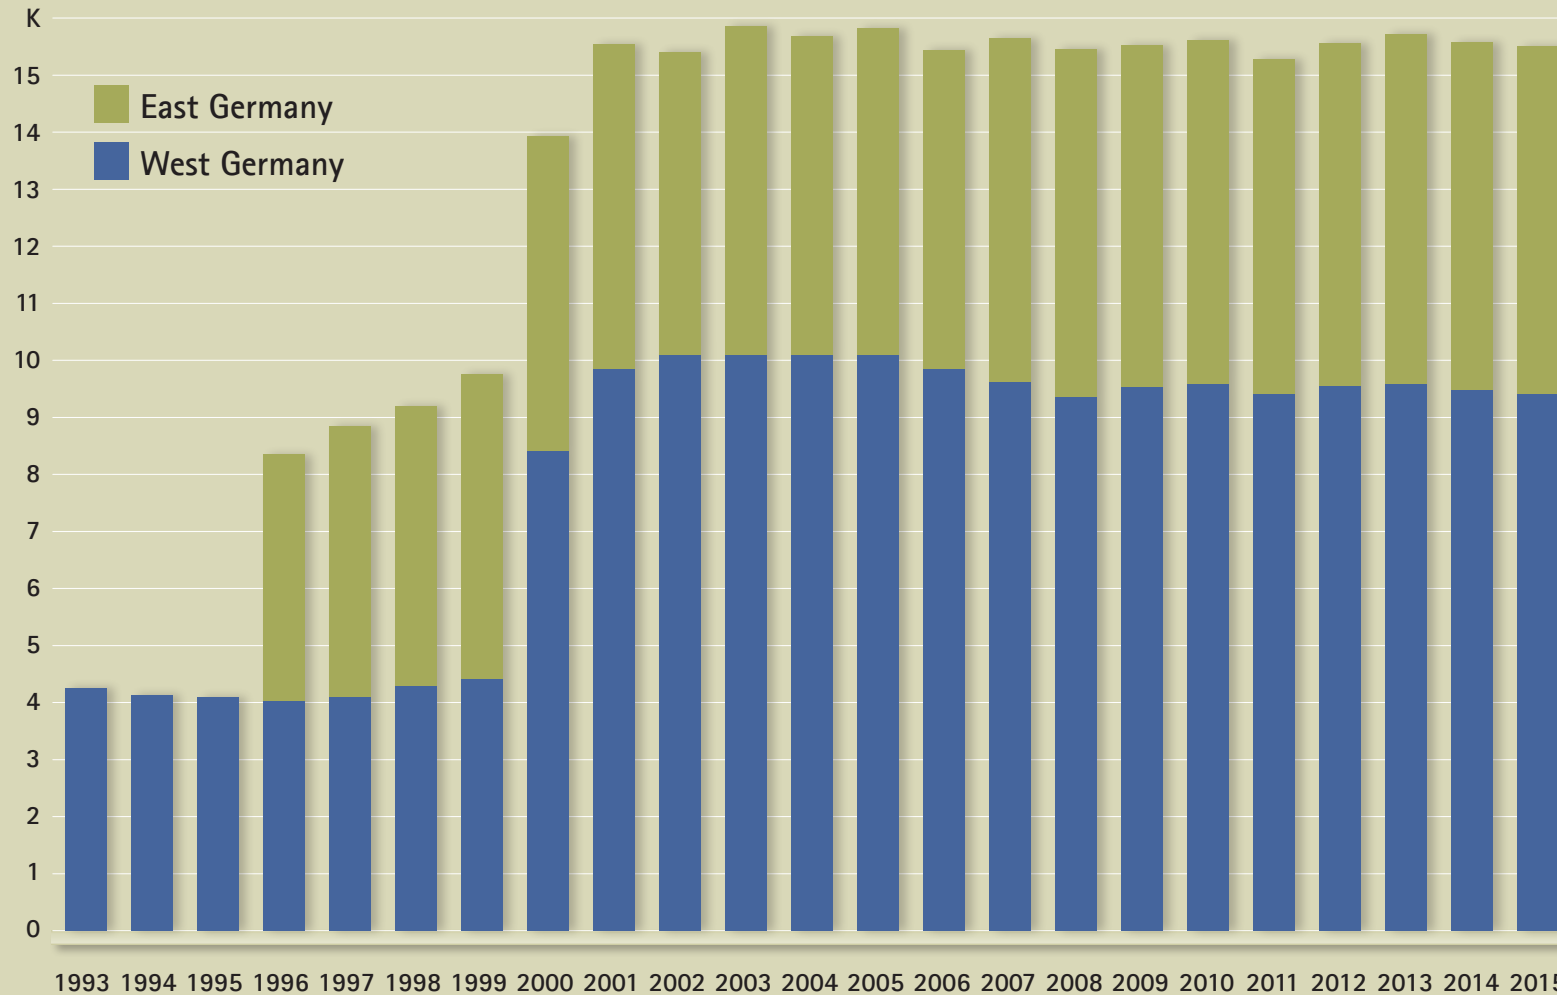

The IAB Establishment Panel

Number of interviewed establishments from 1993 to 2015 in Germany

	West	East	total
1993	4.265	0	4.265
1994	4.138	0	4.138
1995	4.096	0	4.096
1996	4.029	4.313	8.342
1997	4.102	4.748	8.850
1998	4.289	4.905	9.194
1999	4.427	5.335	9.762
2000	8.416	5.515	13.931
2001	9.849	5.688	15.537
2002	10.105	5.303	15.408
2003	10.090	5.767	15.857
2004	10.104	5.585	15.689
2005	10.103	5.718	15.821
2006	9.856	5.593	15.449
2007	9.630	6.014	15.644
2008	9.361	6.095	15.456
2009	9.525	5.998	15.523
2010	9.596	6.019	15.615
2011	9.418	5.865	15.283
2012	9.560	5.996	15.556
2013	9.589	6.136	15.725
2014	9.474	6.103	15.577
2015	9.410	6.090	15.500

Source: IAB Establishment Panel 1993 to 2015.