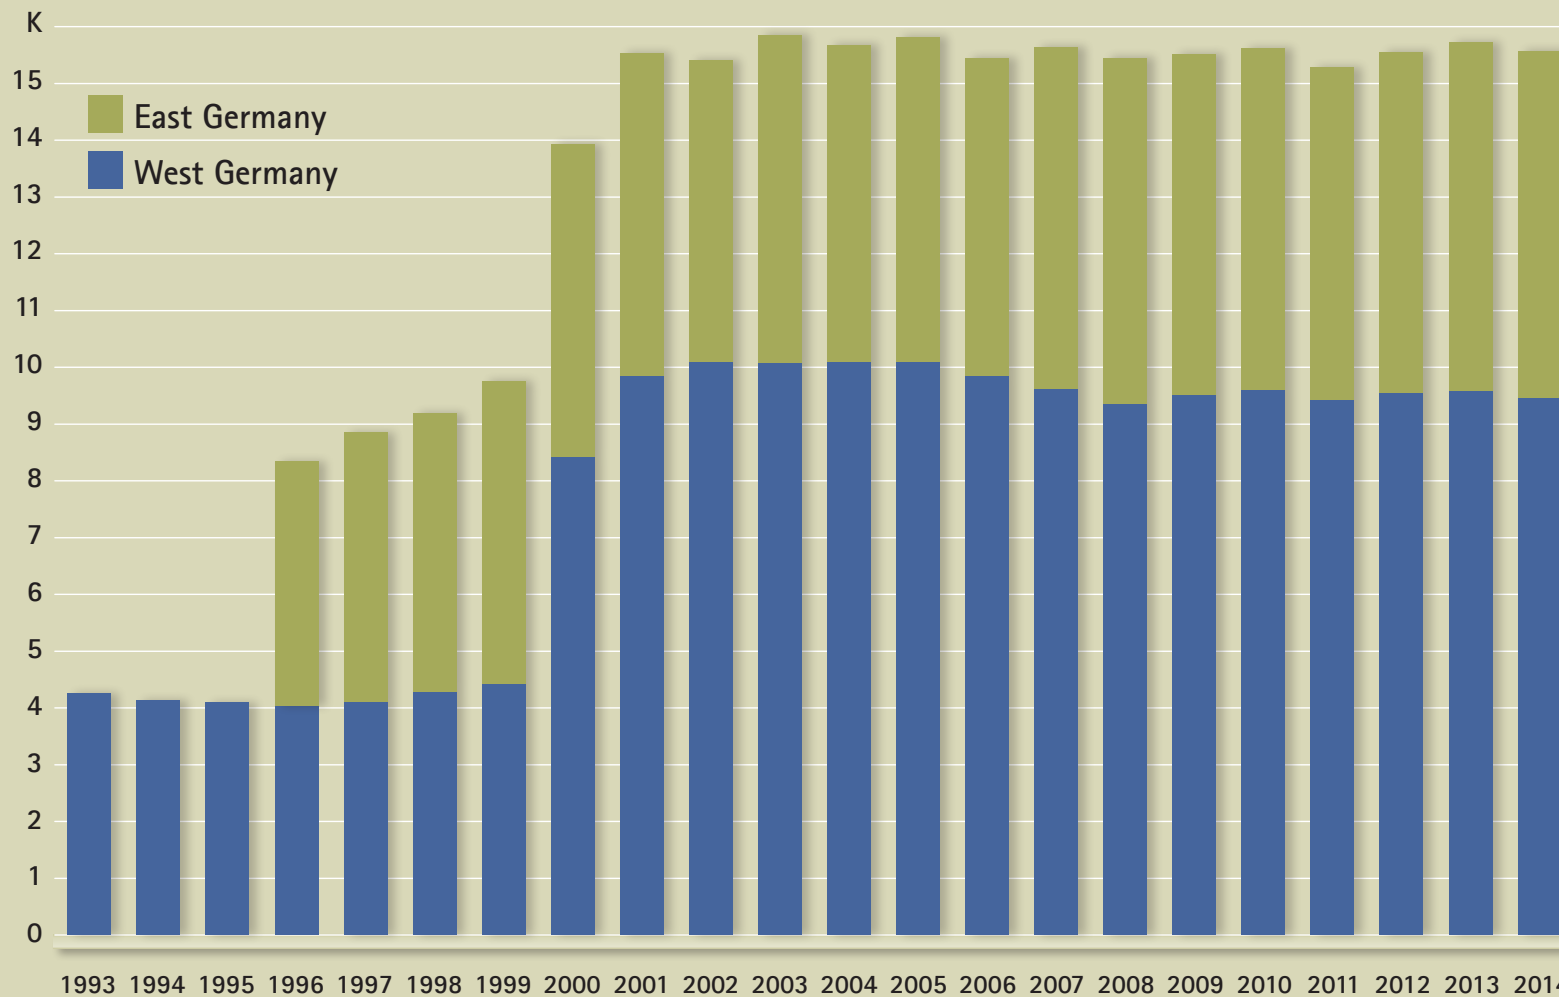

# The IAB Establishment Panel

Number of interviewed establishments from 1993 to 2014 in Germany

	West	East	total
1993	4.265	0	4.265
1994	4.138	0	4.138
1995	4.096	0	4.096
1996	4.029	4.313	8.342
1997	4.102	4.748	8.850
1998	4.289	4.905	9.194
1999	4.427	5.335	9.762
2000	8.416	5.515	13.931
2001	9.849	5.688	15.537
2002	10.105	5.303	15.408
2003	10.090	5.767	15.857
2004	10.104	5.585	15.689
2005	10.103	5.718	15.821
2006	9.856	5.593	15.449
2007	9.630	6.014	15.644
2008	9.361	6.095	15.456
2009	9.525	5.998	15.523
2010	9.596	6.019	15.615
2011	9.418	5.865	15.283
2012	9.560	5.996	15.556
2013	9.589	6.136	15.725
2014	9.474	6.103	15.577

Source: IAB Establishment Panel 1993 to 2014.