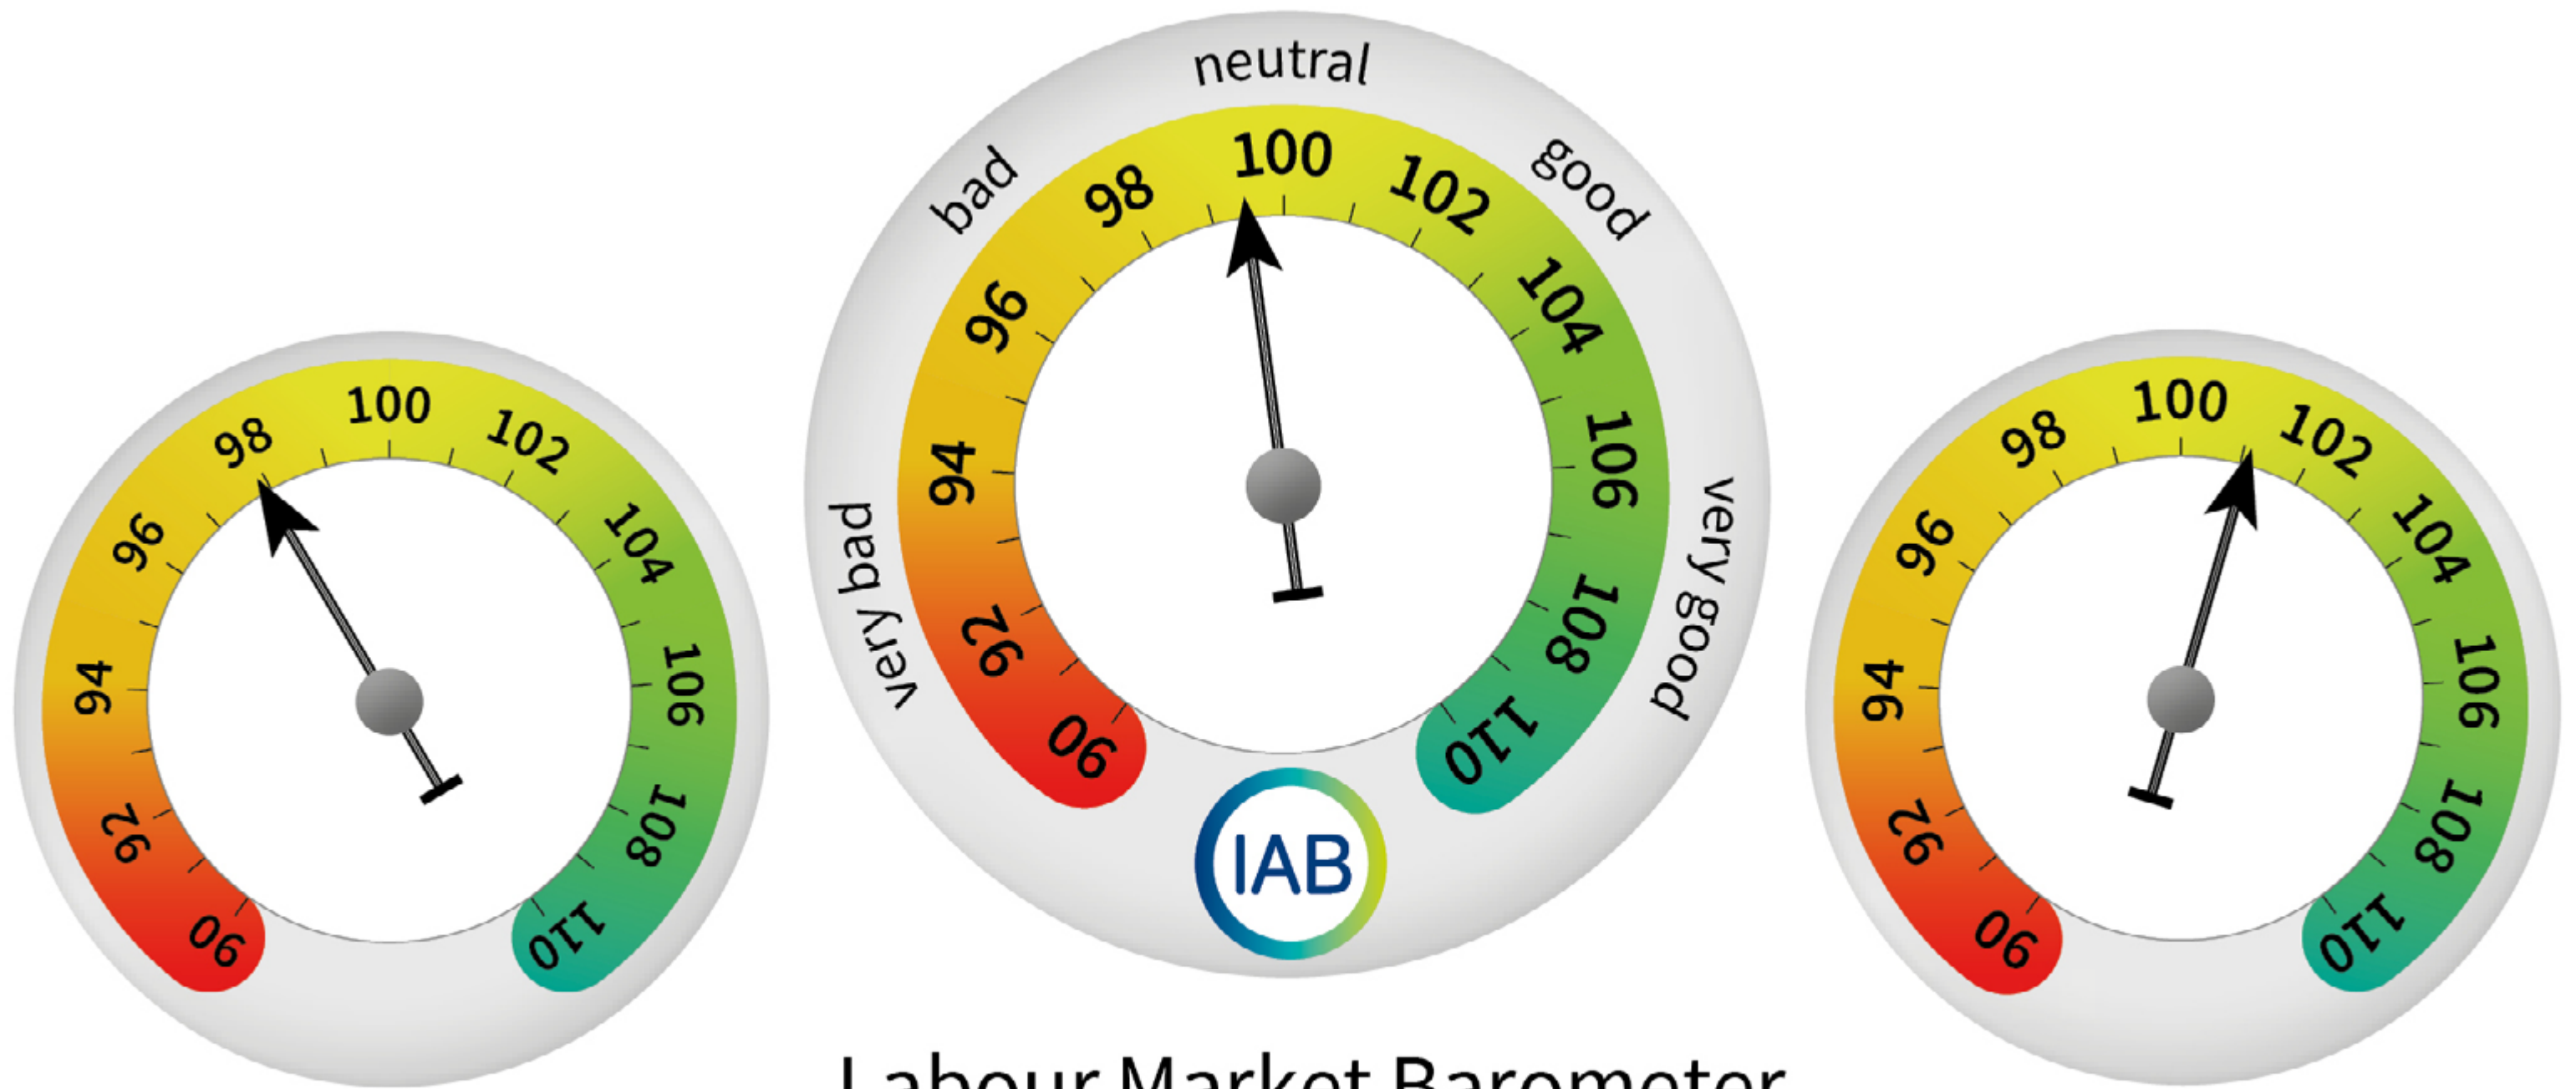

The IAB Labour Market Barometer in November 2024

The labour market outlook for the next three months is ...

Component A
Unemployment

Labour Market Barometer

Component B
Employment

Source: Calculations of the IAB; Statistics Department & Labour Market Reporting Department of the Federal Employment Agency (BA). © IAB