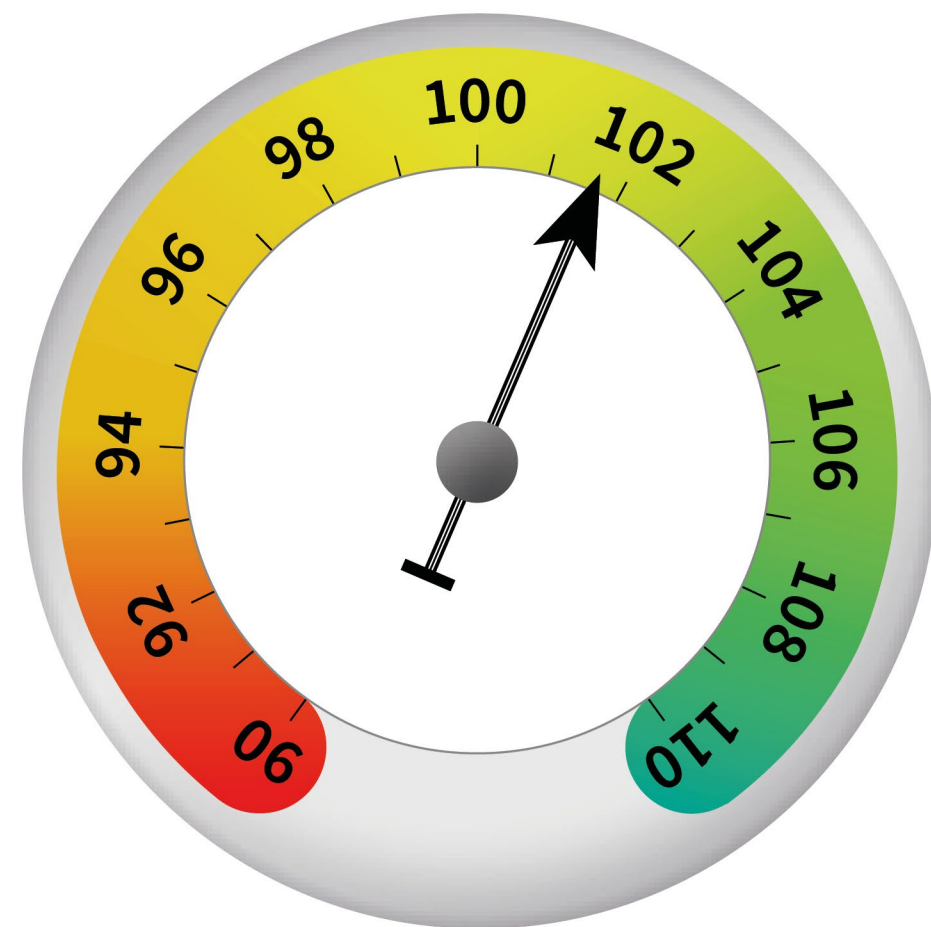

# The IAB Labour Market Barometer in November 2021

The labour market outlook for the next three months is ...

Component A  
Unemployment

Labour Market Barometer

Component B  
Employment