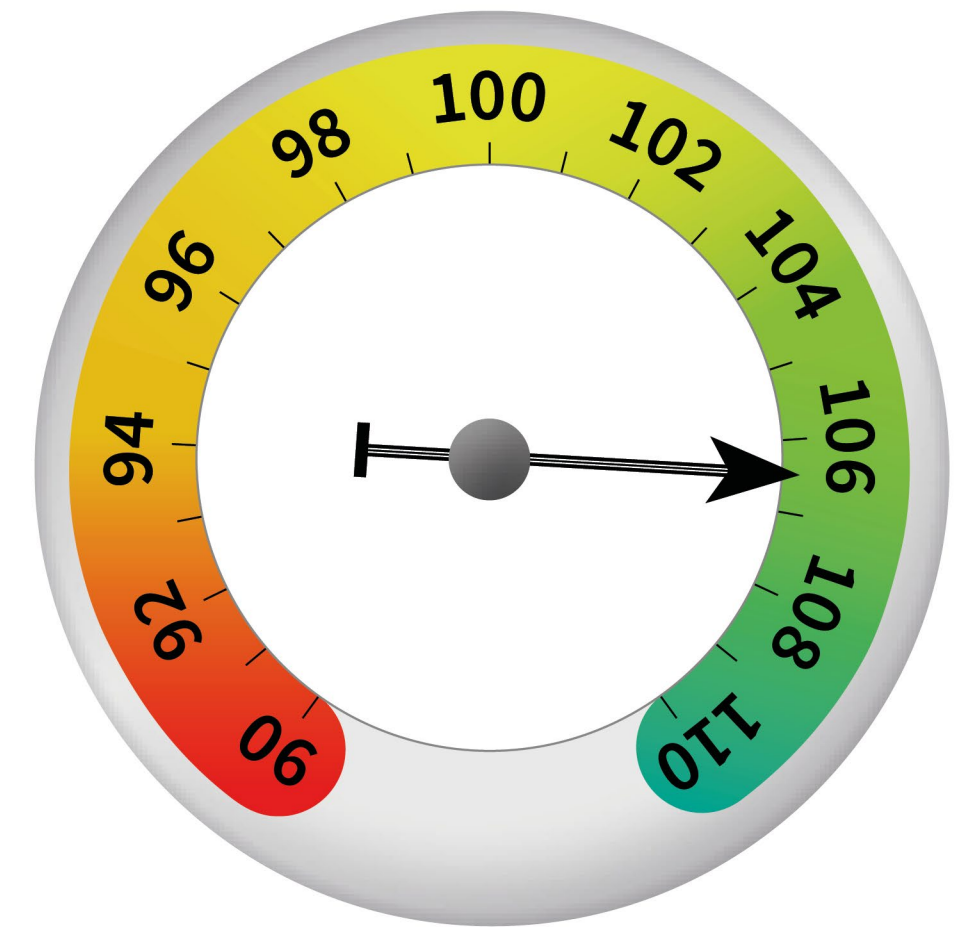

# The IAB Labour Market Barometer in November 2021

The labour market outlook for the next three months is ...

Component A  
Unemployment

Labour Market Barometer

Component B  
Employment