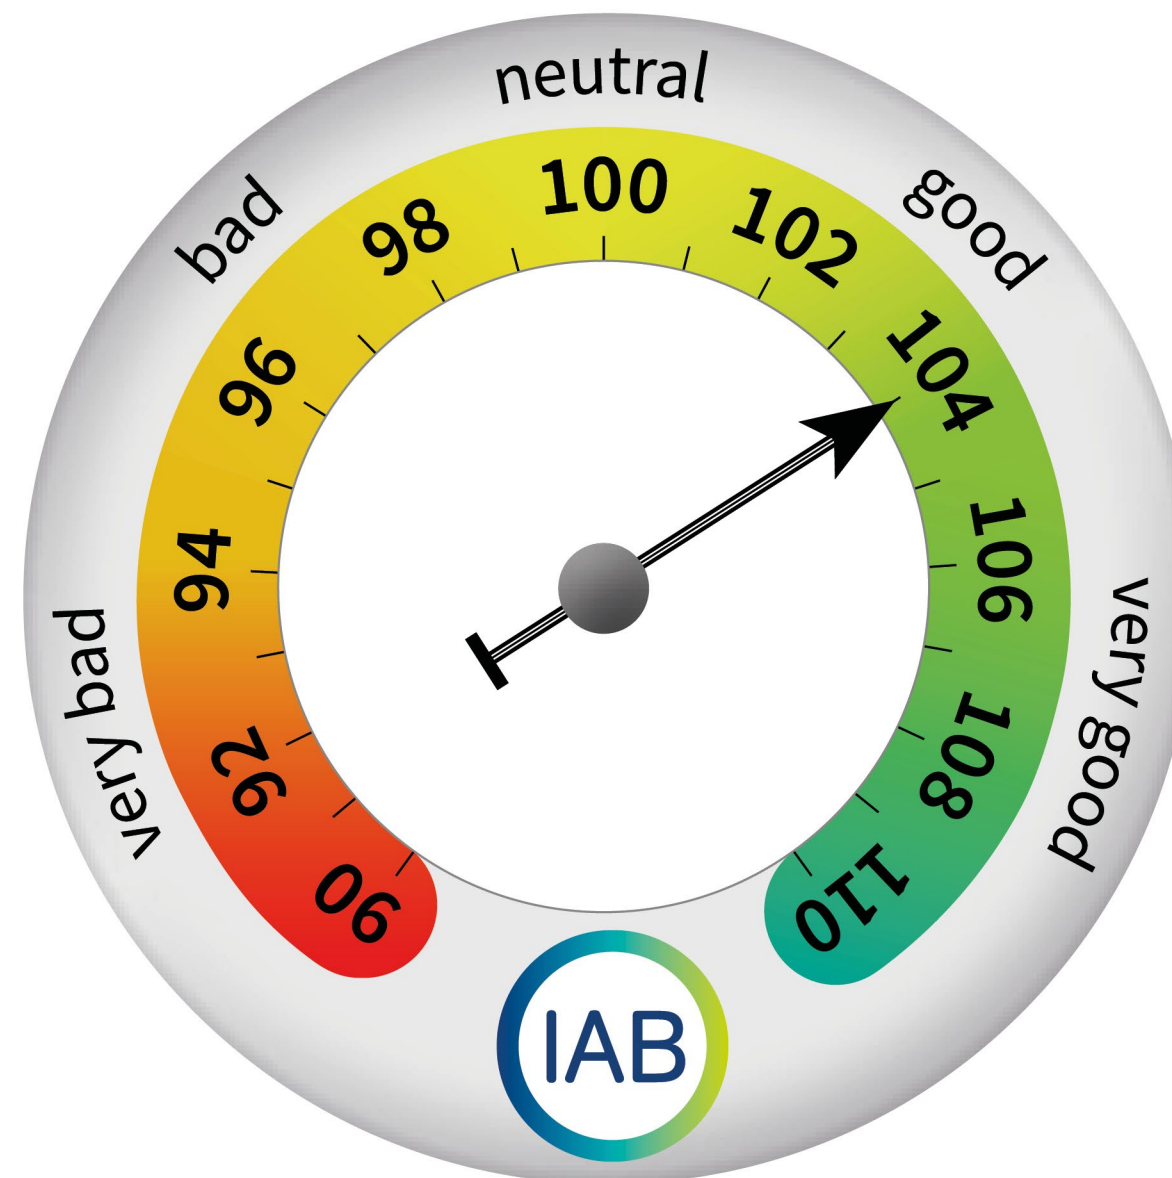

# The IAB Labour Market Barometer in November 2021

The labour market outlook for the next three months is ...

Component A  
Unemployment

Labour Market Barometer

Component B  
Employment