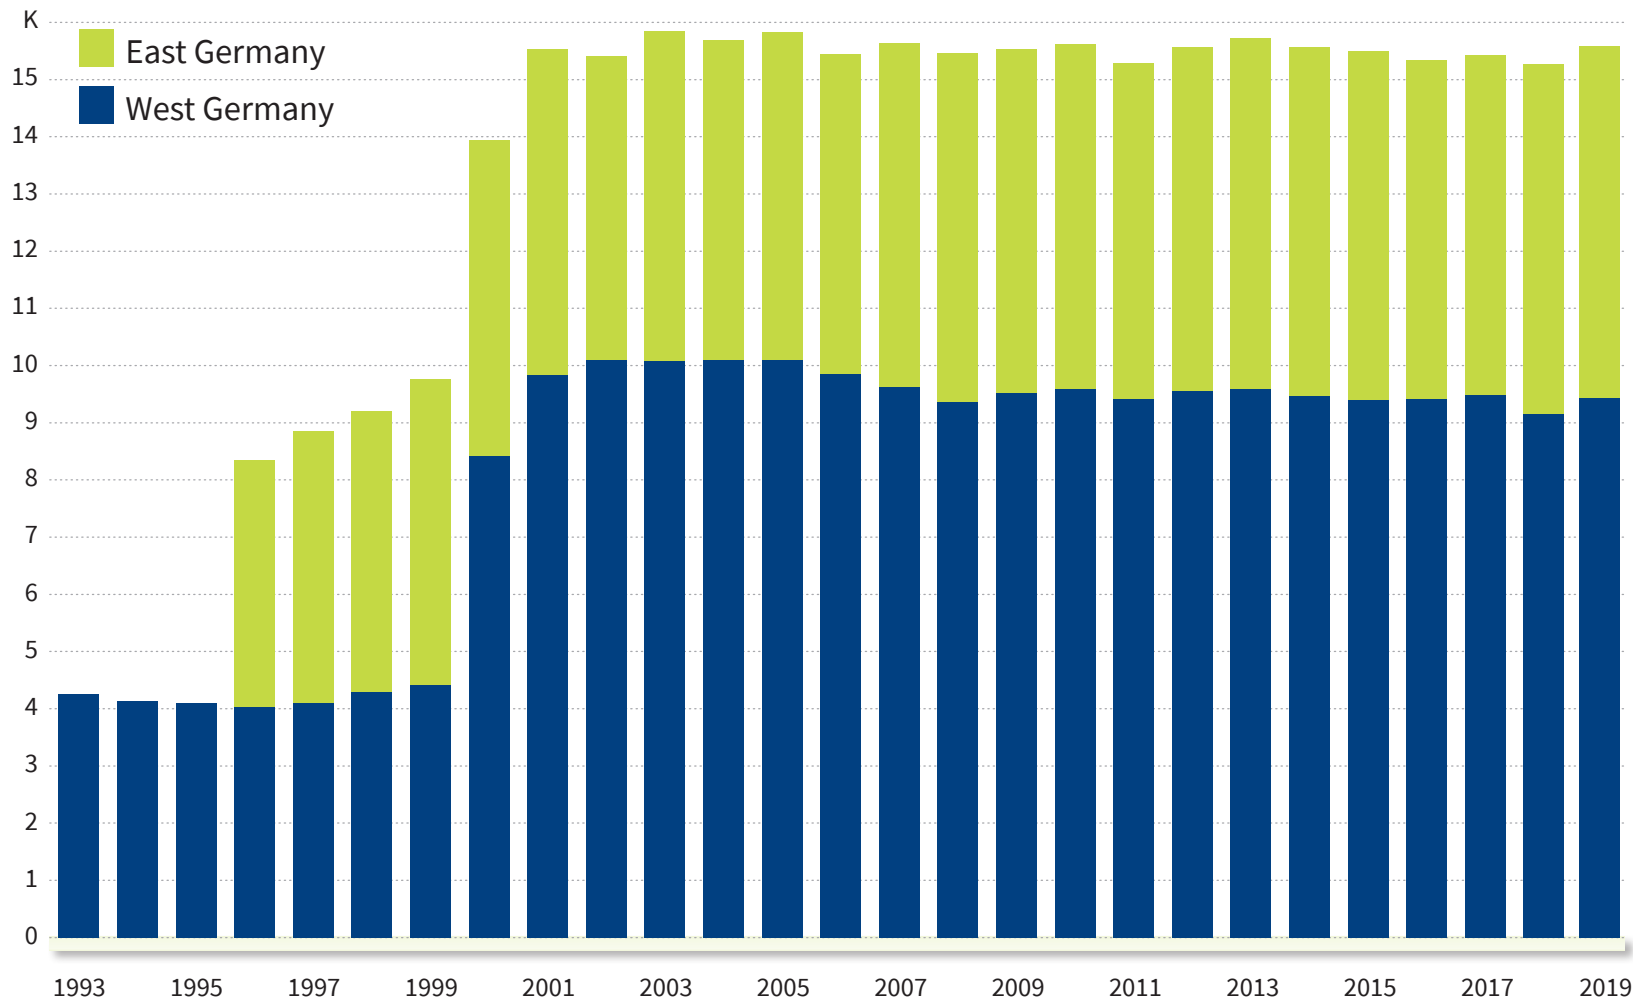

The IAB Establishment Panel

Number of interviewed establishments from 1993 to 2019 in Germany

	West	East	total
1993	4.265	0	4.265
1994	4.138	0	4.138
1995	4.096	0	4.096
1996	4.029	4.313	8.342
1997	4.102	4.748	8.850
1998	4.289	4.905	9.194
1999	4.427	5.335	9.762
2000	8.416	5.515	13.931
2001	9.849	5.688	15.537
2002	10.105	5.303	15.408
2003	10.090	5.767	15.857
2004	10.104	5.585	15.689
2005	10.103	5.718	15.821
2006	9.856	5.593	15.449
2007	9.630	6.014	15.644
2008	9.361	6.095	15.456
2009	9.525	5.998	15.523
2010	9.596	6.019	15.615
2011	9.418	5.865	15.283
2012	9.560	5.996	15.556
2013	9.589	6.136	15.725
2014	9.474	6.103	15.577
2015	9.410	6.090	15.500
2016	9.416	5.925	15.341
2017	9.491	5.930	15.421
2018	9.149	6.114	15.263
2019	9.398	6.041	15.439