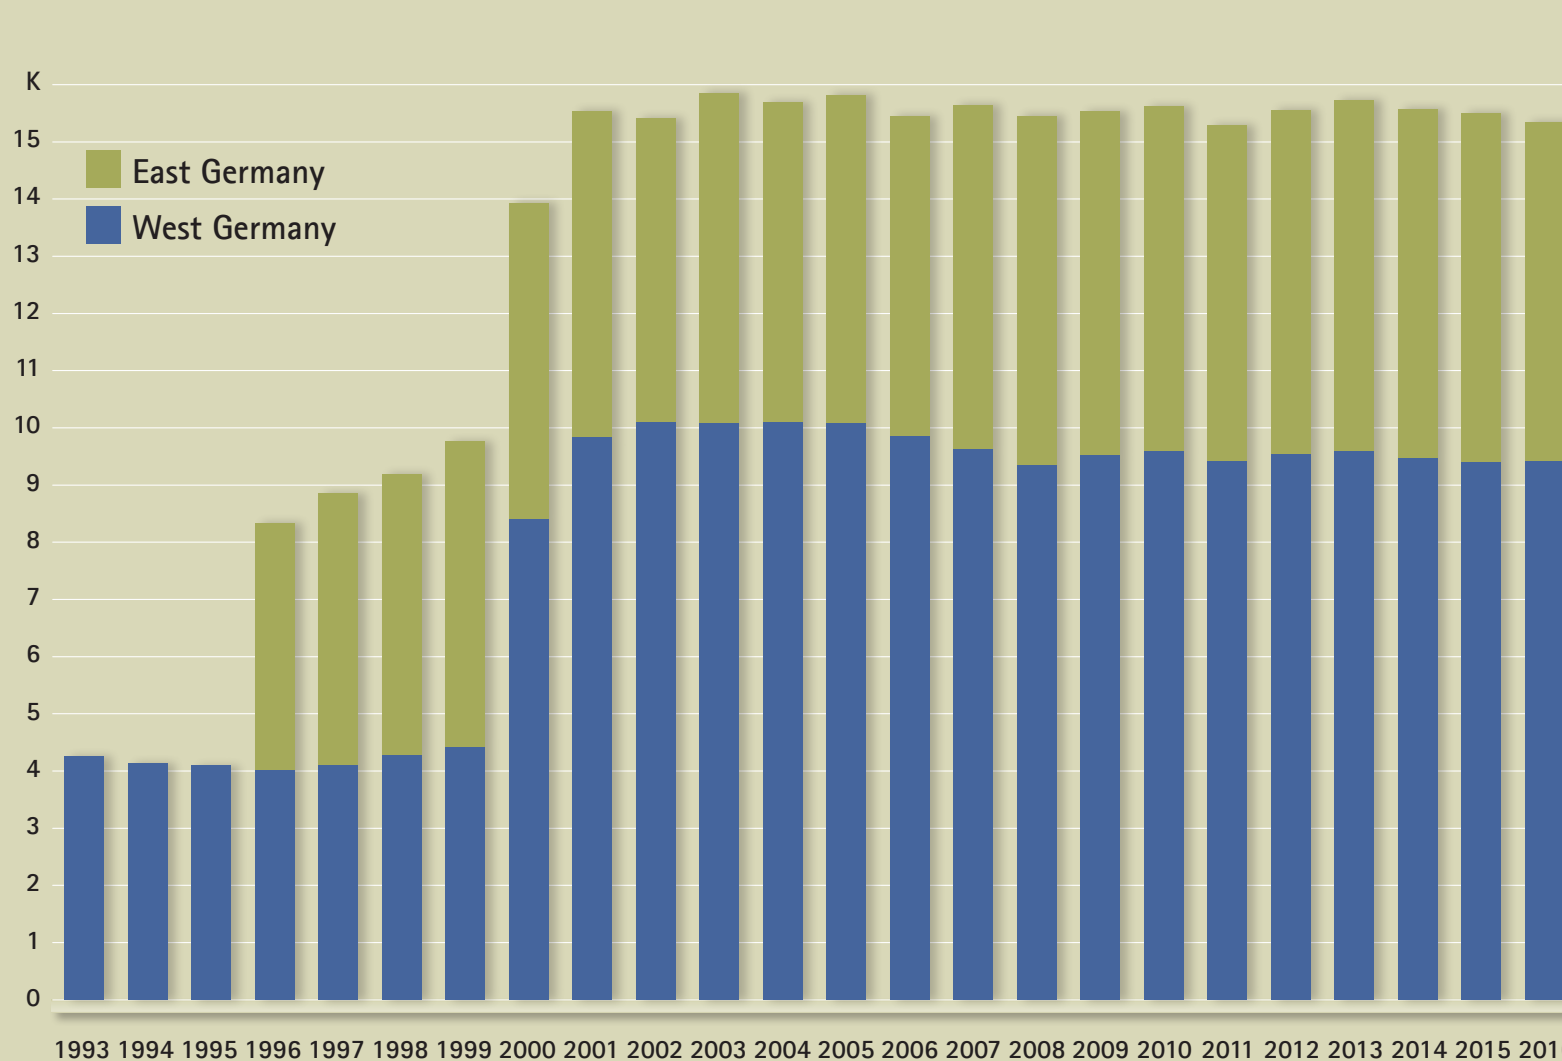

# The IAB Establishment Panel

Number of interviewed establishments from 1993 to 2016 in Germany

	West	East	total
1993	4.265	0	4.265
1994	4.138	0	4.138
1995	4.096	0	4.096
1996	4.029	4.313	8.342
1997	4.102	4.748	8.850
1998	4.289	4.905	9.194
1999	4.427	5.335	9.762
2000	8.416	5.515	13.931
2001	9.849	5.688	15.537
2002	10.105	5.303	15.408
2003	10.090	5.767	15.857
2004	10.104	5.585	15.689
2005	10.103	5.718	15.821
2006	9.856	5.593	15.449
2007	9.630	6.014	15.644
2008	9.361	6.095	15.456
2009	9.525	5.998	15.523
2010	9.596	6.019	15.615
2011	9.418	5.865	15.283
2012	9.560	5.996	15.556
2013	9.589	6.136	15.725
2014	9.474	6.103	15.577
2015	9.410	6.090	15.500
2016	9.416	5.925	15.341