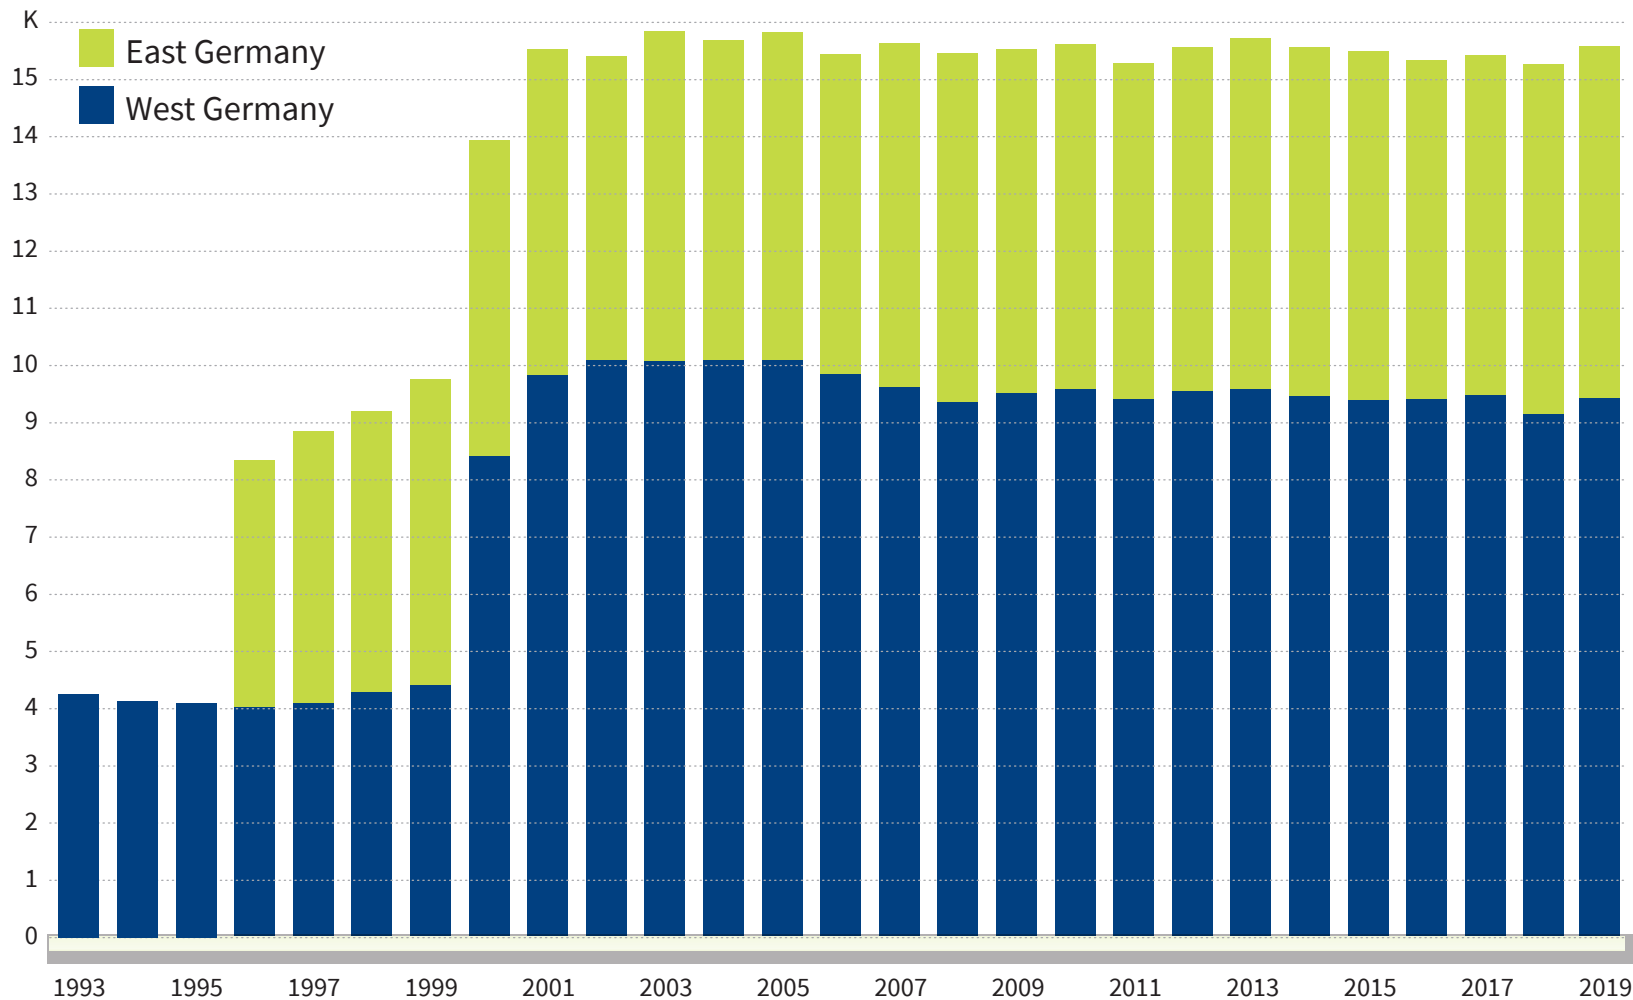

The IAB Establishment Panel

Number of interviewed establishments from 1993 to 2019 in Germany

	West	East	total
1993	4.265	0	4.265
1994	4.138	0	4.138
1995	4.096	0	4.096
1996	4.029	4.313	8.342
1997	4.102	4.748	8.850
1998	4.289	4.905	9.194
1999	4.427	5.335	9.762
2000	8.416	5.515	13.931
2001	9.849	5.688	15.537
2002	10.105	5.303	15.408
2003	10.090	5.767	15.857
2004	10.104	5.585	15.689
2005	10.103	5.718	15.821
2006	9.856	5.593	15.449
2007	9.630	6.014	15.644
2008	9.361	6.095	15.456
2009	9.525	5.998	15.523
2010	9.596	6.019	15.615
2011	9.418	5.865	15.283
2012	9.560	5.996	15.556
2013	9.589	6.136	15.725
2014	9.474	6.103	15.577
2015	9.410	6.090	15.500
2016	9.416	5.925	15.341
2017	9.491	5.930	15.421
2018	9.149	6.114	15.263
2019	9.398	6.041	15.439