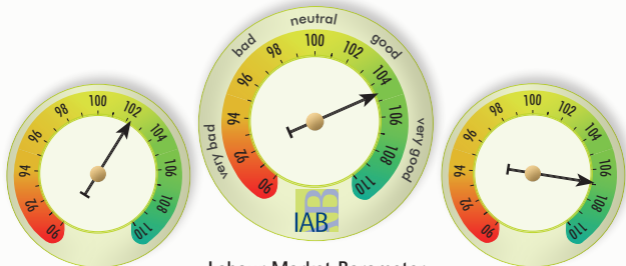

The IAB Labour Market Barometer in May 2017

The labour market outlook for the next three months is ...

Component A
Unemployment

Labour Market Barometer

Component B
Employment

Source: Calculations of the IAB; Statistics Department & Labour Market Reporting
Department of the Federal Employment Agency (BA).