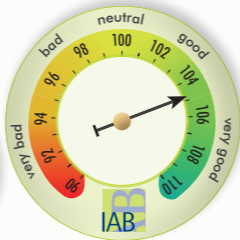

# The IAB Labour Market Barometer in February 2018

The labour market outlook for the next three months is ...

**Component A**  
**Unemployment**

**Labour Market Barometer**

**Component B**  
**Employment**